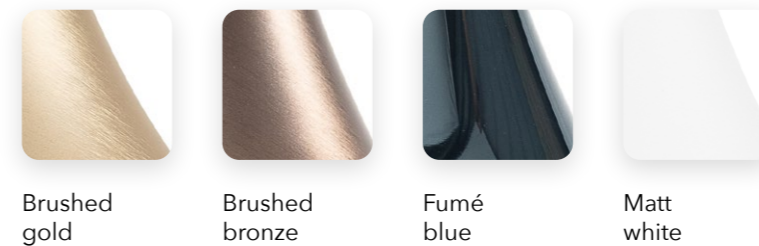

08

DISCA

Design by Alberto Nason / 2017

Sometimes a luminous apparition seems to come from elsewhere.
In green, transparent white, milky or transparent lava glass, DISCA expresses itself fully in any defined or virtual place.

Its flashes of light carry its shapes off to infinity, as they spin on themselves in a Venetian vortex or a Viennese Waltz.

Disca S Cristal-fumé blue

Disca S Opal white-white

Disca T Amber-Wengé

Disca green makes light integrate nature, playing with reflection on this special mouth blown glass.

DISCA

Amber color in mass

Galvanic fumé blue

—120

DISCA

GLASS FINISH

Amber

Opal white

Green

Cristal

CAP

Brushed gold

Brushed bronze

Fumé blue

Matt white

DISCA T