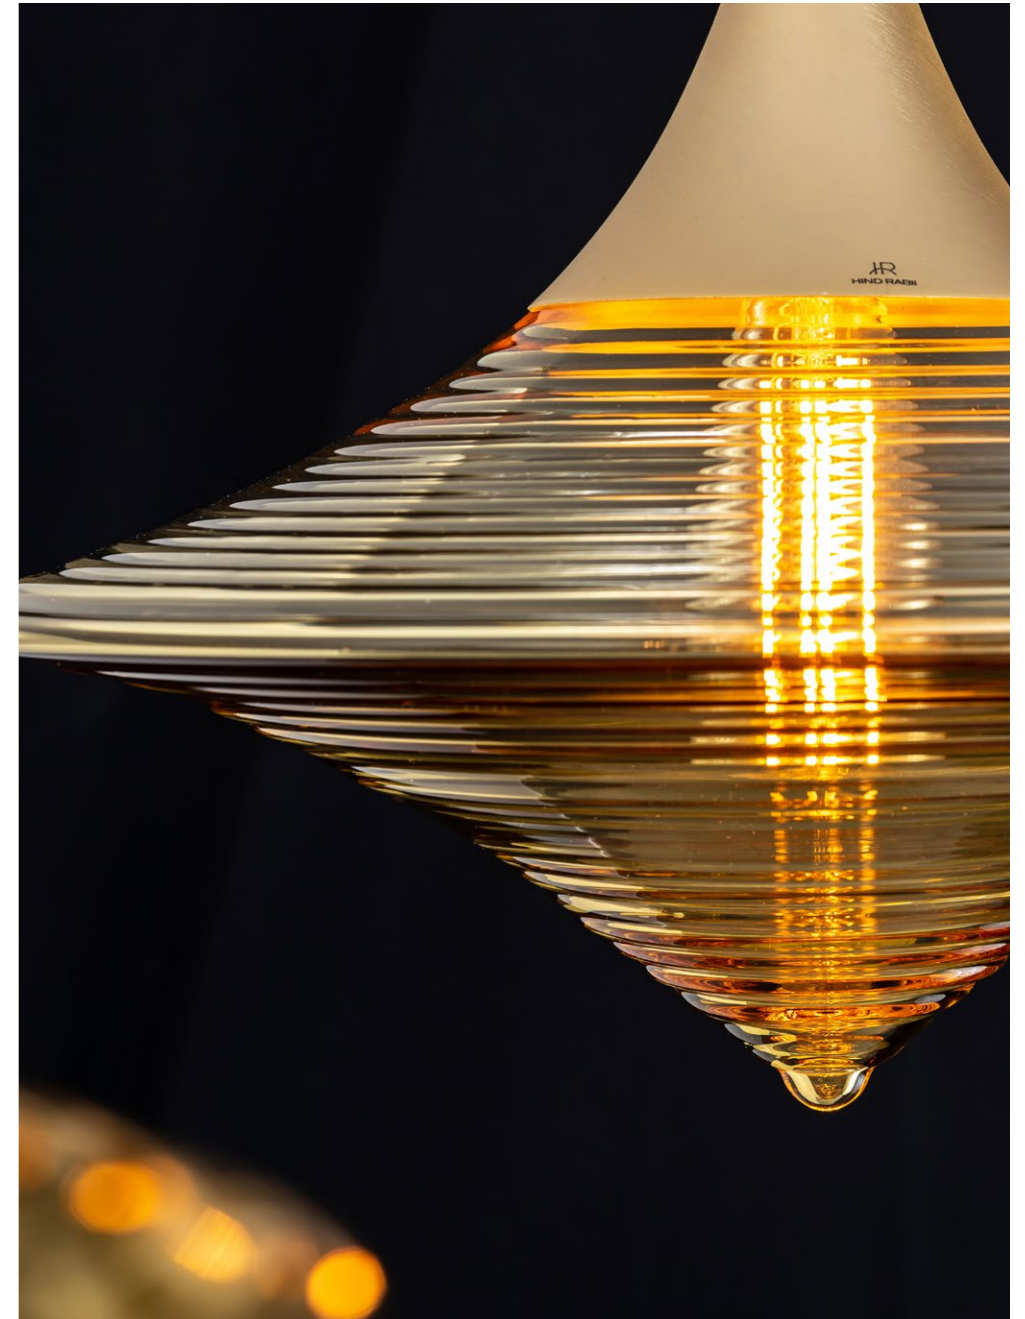

08

DISCA

Design by Alberto Nason / 2017

Sometimes a luminous apparition seems to come from elsewhere.
In green, transparent white, milky or transparent lava glass, DISCA expresses itself fully in any defined or virtual place.

Its flashes of light carry its shapes off to infinity, as they spin on themselves in a Venetian vortex or a Viennese Waltz.

Disca S Cristal-fumé blue

Disca S Opal white-white

Disca T Amber-Wengé

Disca green makes light integrate nature, playing with reflection on this special mouth blown glass.

DISCA

Amber color in mass

Galvanic fumé blue

—120

DISCA

GLASS FINISH

Amber

Opal white

Green

Cristal

CAP

Brushed gold

Brushed bronze

Fumé blue

Matt white

DISCA T