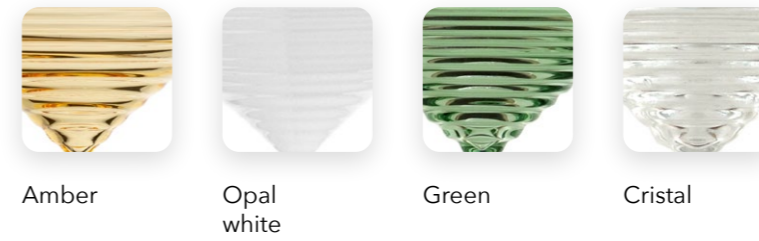

08

DISCA

Design by Alberto Nason / 2017

Sometimes a luminous apparition seems to come from elsewhere.
In green, transparent white, milky or transparent lava glass, DISCA expresses itself fully in any defined or virtual place.

Its flashes of light carry its shapes off to infinity, as they spin on themselves in a Venetian vortex or a Viennese Waltz.

Disca S Cristal-fumé blue

Disca S Opal white-white

Disca T Amber-Wengé

Disca green makes light integrate nature, playing with reflection on this special mouth blown glass.

DISCA

Amber color in mass

Galvanic fumé blue

—120

DISCA

GLASS FINISH

Amber

Opal white

Green

Cristal

CAP

Brushed gold

Brushed bronze

Fumé blue

Matt white

DISCA T