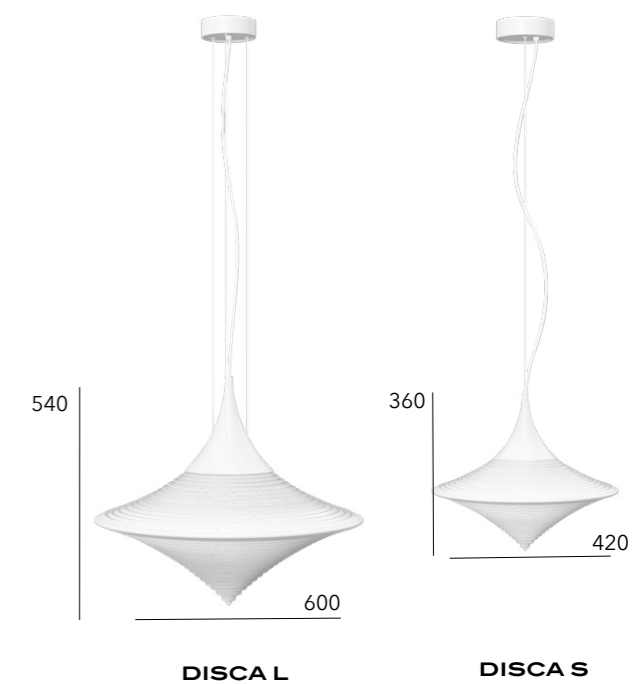

08

DISCA

Design by Alberto Nason / 2017

Sometimes a luminous apparition seems to come from elsewhere.
In green, transparent white, milky or transparent lava glass, DISCA expresses itself fully in any defined or virtual place.

DISCA

Amber color in mass

Galvanic fumé blue

—120

DISCA

GLASS FINISH

Amber

Opal white

TECHNICAL

- DISCA S
IP20 led module 8w 2700K 800 lm
- DISCA L
IP20 led module 8w 2700K 800 lm
- DISCA T
IP20 E27 led bulb 6w 2700K 600 lm

Phase-cut dimming.

DISCA L

DISCA S