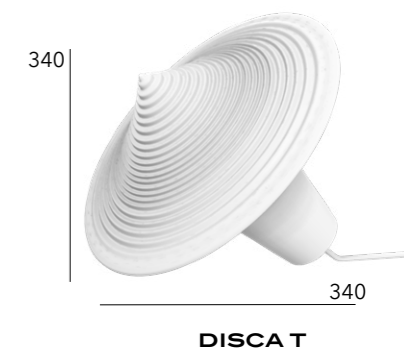

TECHNICAL

- -DISCA S
  IP20 led module 8w 2700K 800 lm
- -DISCA L
  IP20 led module 8w 2700K 800 lm
- -DISCA T
  IP20 E27 led bulb 6w 2700K 600 lm

Phase-cut dimming.