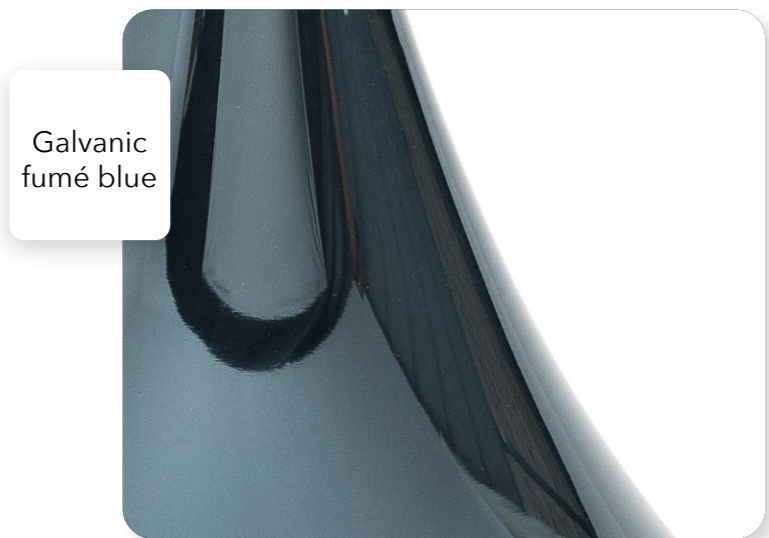

08

DISCA

Design by Alberto Nason / 2017

Sometimes a luminous apparition seems to come from elsewhere.
In green, transparent white, milky or transparent lava glass, DISCA expresses itself fully in any defined or virtual place.

Its flashes of light carry its shapes off to infinity, as they spin on themselves in a Venetian vortex or a Viennese Waltz.

Disca S Cristal-fumé blue

Disca S Opal white-white

Disca T Amber-Wengé

Disca green makes light integrate nature, playing with reflection on this special mouth blown glass.

DISCA

Amber color in mass

Galvanic fumé blue

—120

DISCA

GLASS FINISH

Amber

Opal white

Green

Cristal

CAP

Brushed gold

Brushed bronze

Fumé blue

Matt white

DISCA T